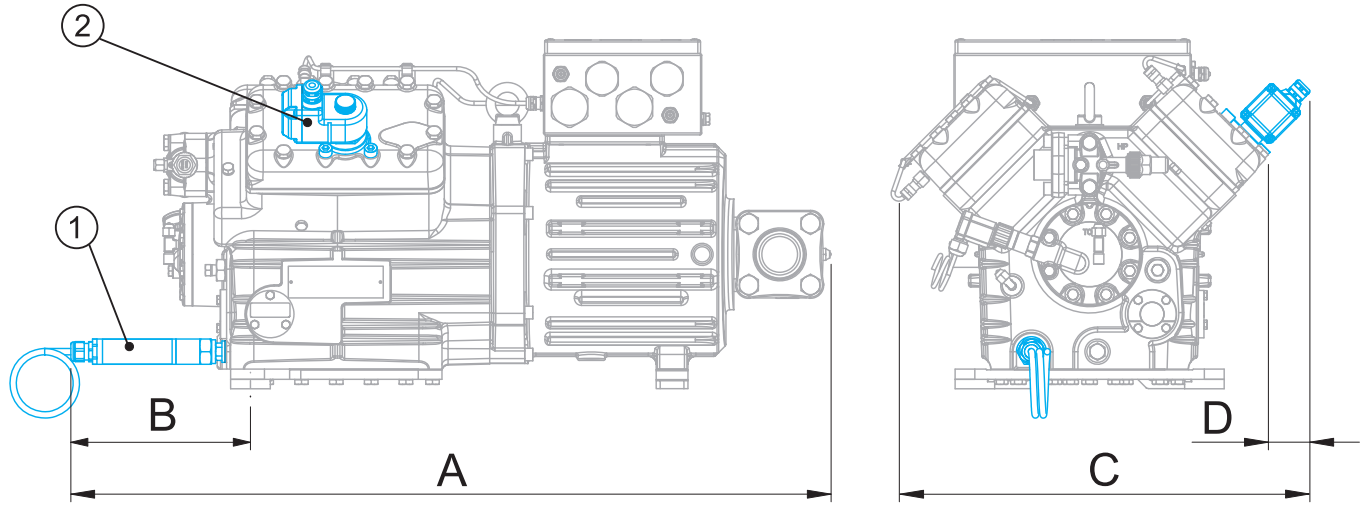

Maße in mm / Dimensions in mm Massenschwerpunkt / Centre of gravity

Maße Zubehör / Dimensions Accessories

| | A | B | C | D |
|--------|-----------|-----------|-----------|-----------|
| | mm / inch | mm / inch | mm / inch | mm / inch |
| EX-HG4 | ca. 820 | ca. 205 | ca. 400 | ca. 35 |
| EX-HG5 | ca. 940 | ca. 230 | ca. 500 | ca. 55 |
| EX-HG6 | ca. 965 | ca. 315 | ca. 520 | ca. 55 |

- ① Ölumpfheizung / Oil sump heater
- ② Leistungsregler / Capacity regulator