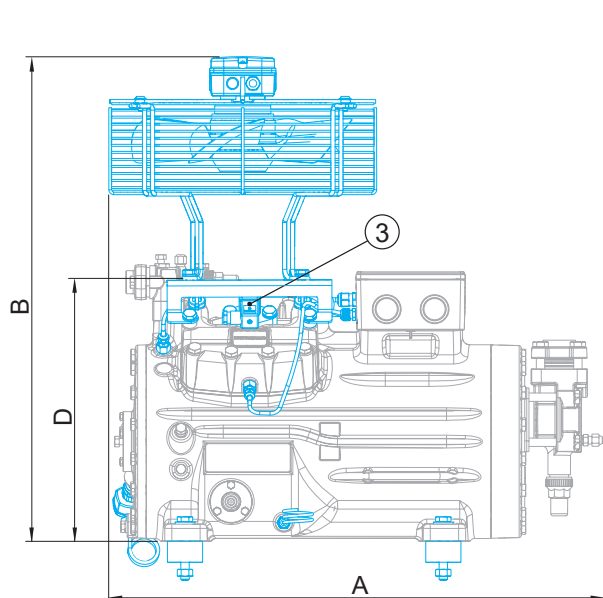

Center of gravity

Subject to change without notice

Dimensions in inch

### Dimensions Accessories

Anti-vibration pads

Type	A inch	B inch	C inch	D inch
HG12P	approx. 18	approx. 20	approx. 12	–
HG22e	approx. 21	approx. 24	approx. 15	–
HG34e	approx. 23	approx. 25	approx. 15	–
HG44e	approx. 28	approx. 27	approx. 15	approx. 14
HG56e	–	approx. 28	approx. 15	–
HG66e	approx. 32	approx. 31	approx. 15	–

① Additional fan

② Intermediate adapter for discharge line valve

③ Capacity regulator